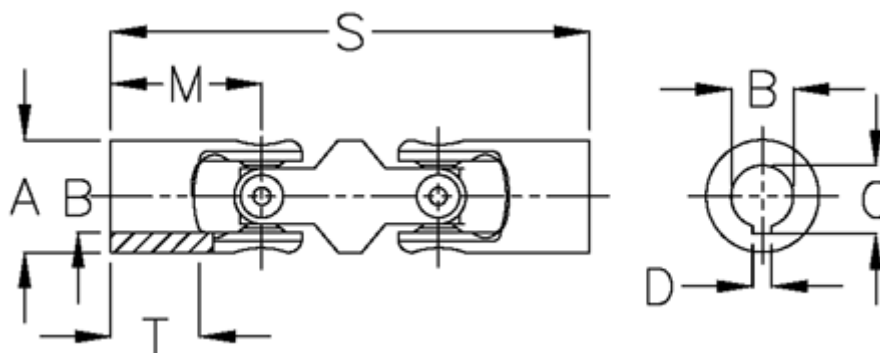

Article number: 07616303

Description: Double cross joint w/needle bearing
0.616.303

Measures

A	= 16
B H7	= 10
C	= 11.4
D	= 3
M	= 26
MD max N m	= 6
s	= 74
T	= 15